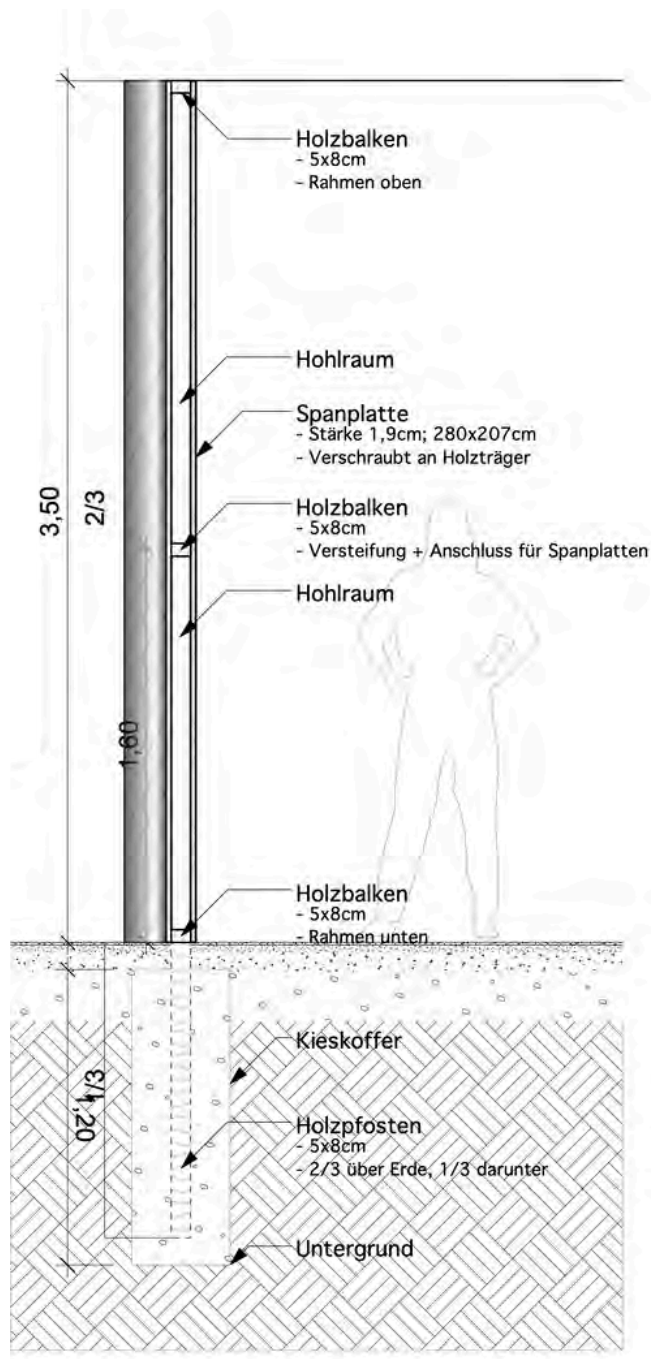

3.3 construction details (mirrors)

Variant 1